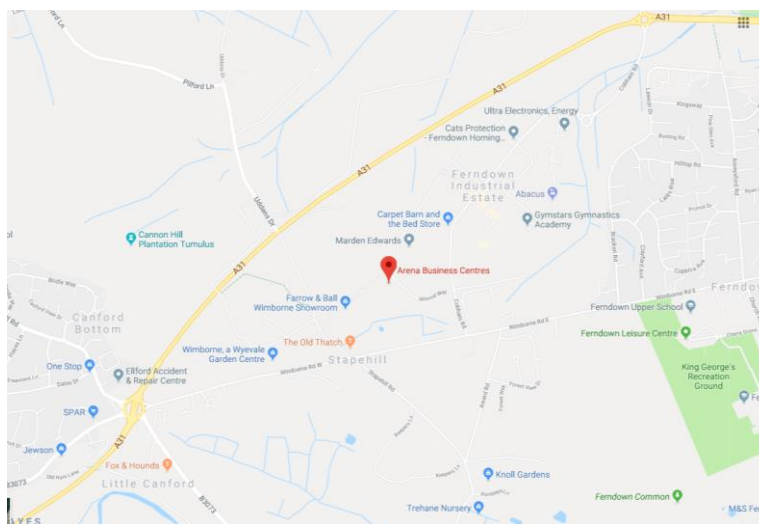

DAS Joining Instructions

for Arena Business Centre

Number Nine Nimrod Way, Ferndown,
Dorset BH21 7LU

Venue Picture

The DAS classroom (Board Room) is situated on the ground floor next to reception.

Disabled access:

Please report to reception where someone will be able to direct you/assist you into the boardroom.

Directions:

From M27 join the A31 signposted to Bournemouth.
At Palmerstone roundabout take the 2nd exit and continue on A31
At Amyesford roundabout take the 1st exit onto Cobham road
At the first roundabout take the 1st exit and stay on Cobham Road
Turn right onto Nimrod way – we are on the left hand side.